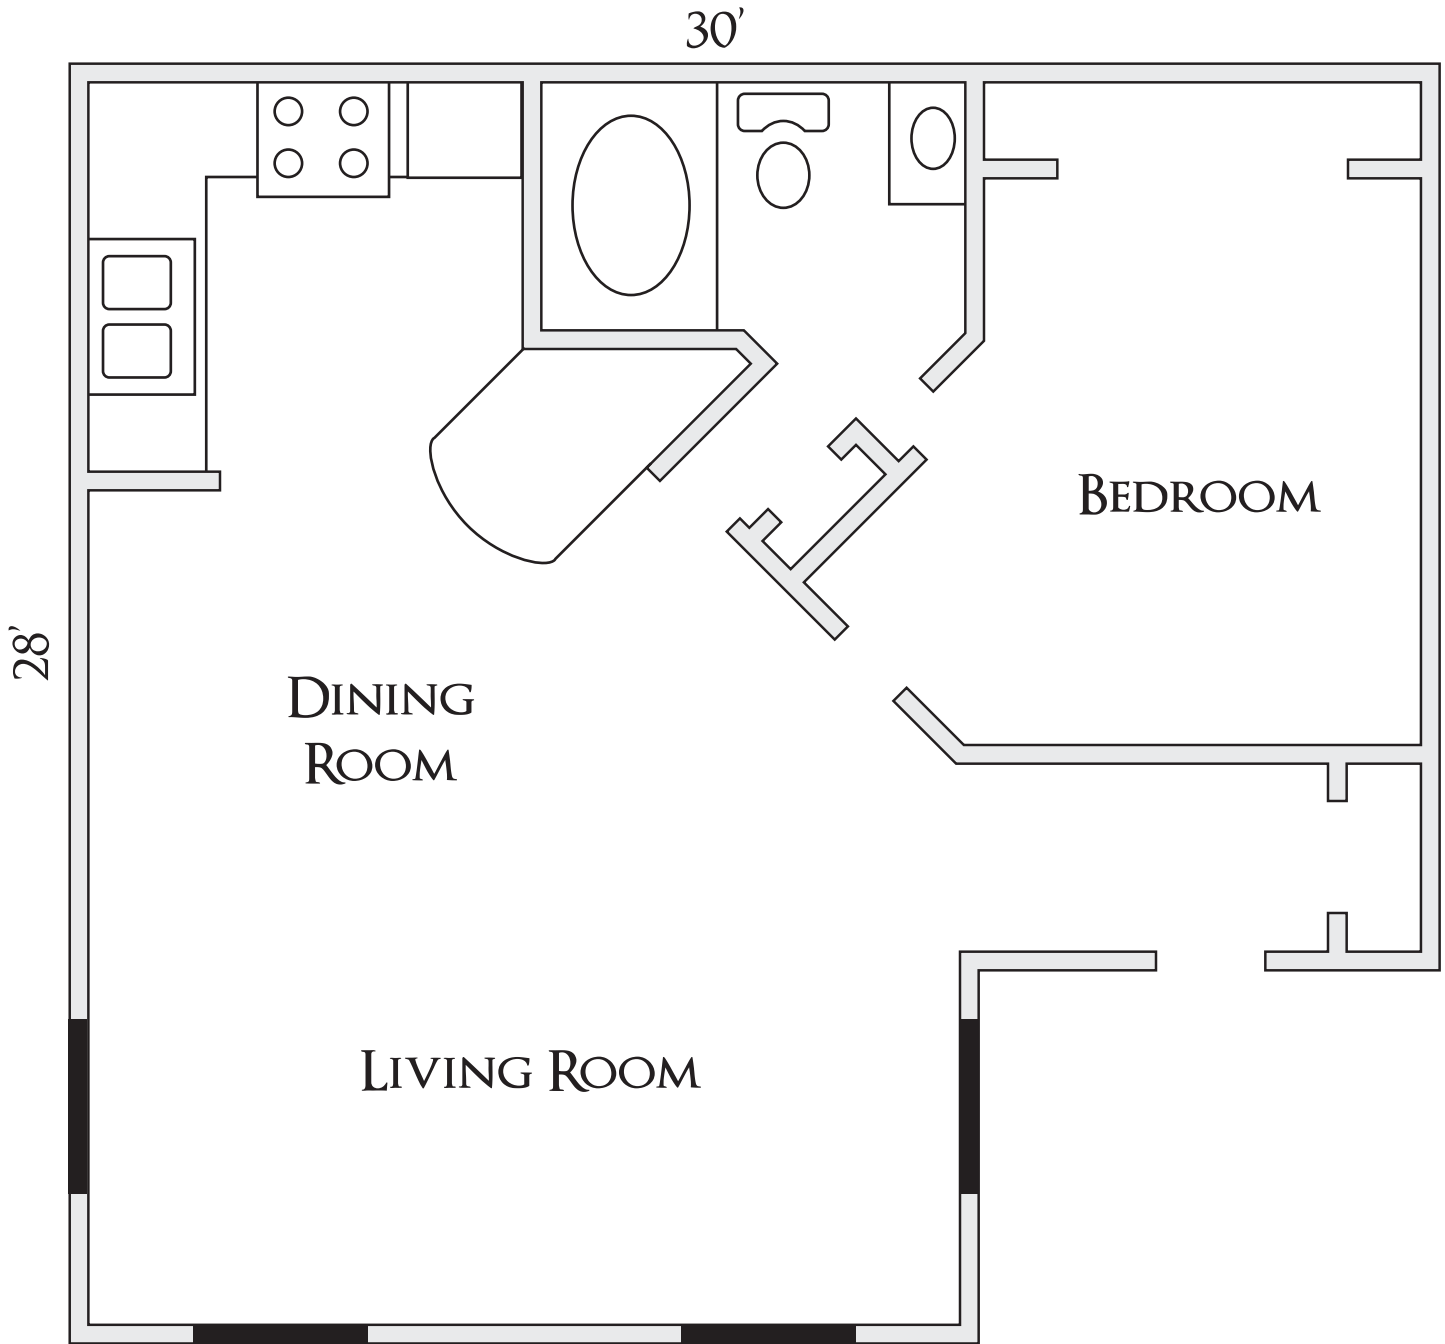

The Lily

PLAN A

LARGE ONE BEDROOM:
1 /1 BATH - 800 SQ. FT.

UNITS: 101-A

The Lily

PLAN B

LARGE ONE BEDROOM:
1 /1 BATH - 800 SQ. FT.

UNITS: 101-K, 103-A, 103-K

**LARGE ONE BEDROOM:
1 /1 BATH – 800 SQ. FT.**

UNITS: 105-A, 105-J, 105-T, 105-K, 107-J, 107-K, 107-T

The Lily

PLAN D

LARGE ONE BEDROOM:
1 /1 BATH – 800 SQ. FT.

UNITS: 103-P, 103-Q

LARGE ONE BEDROOM:
1 /1 BATH – 800 SQ. FT.