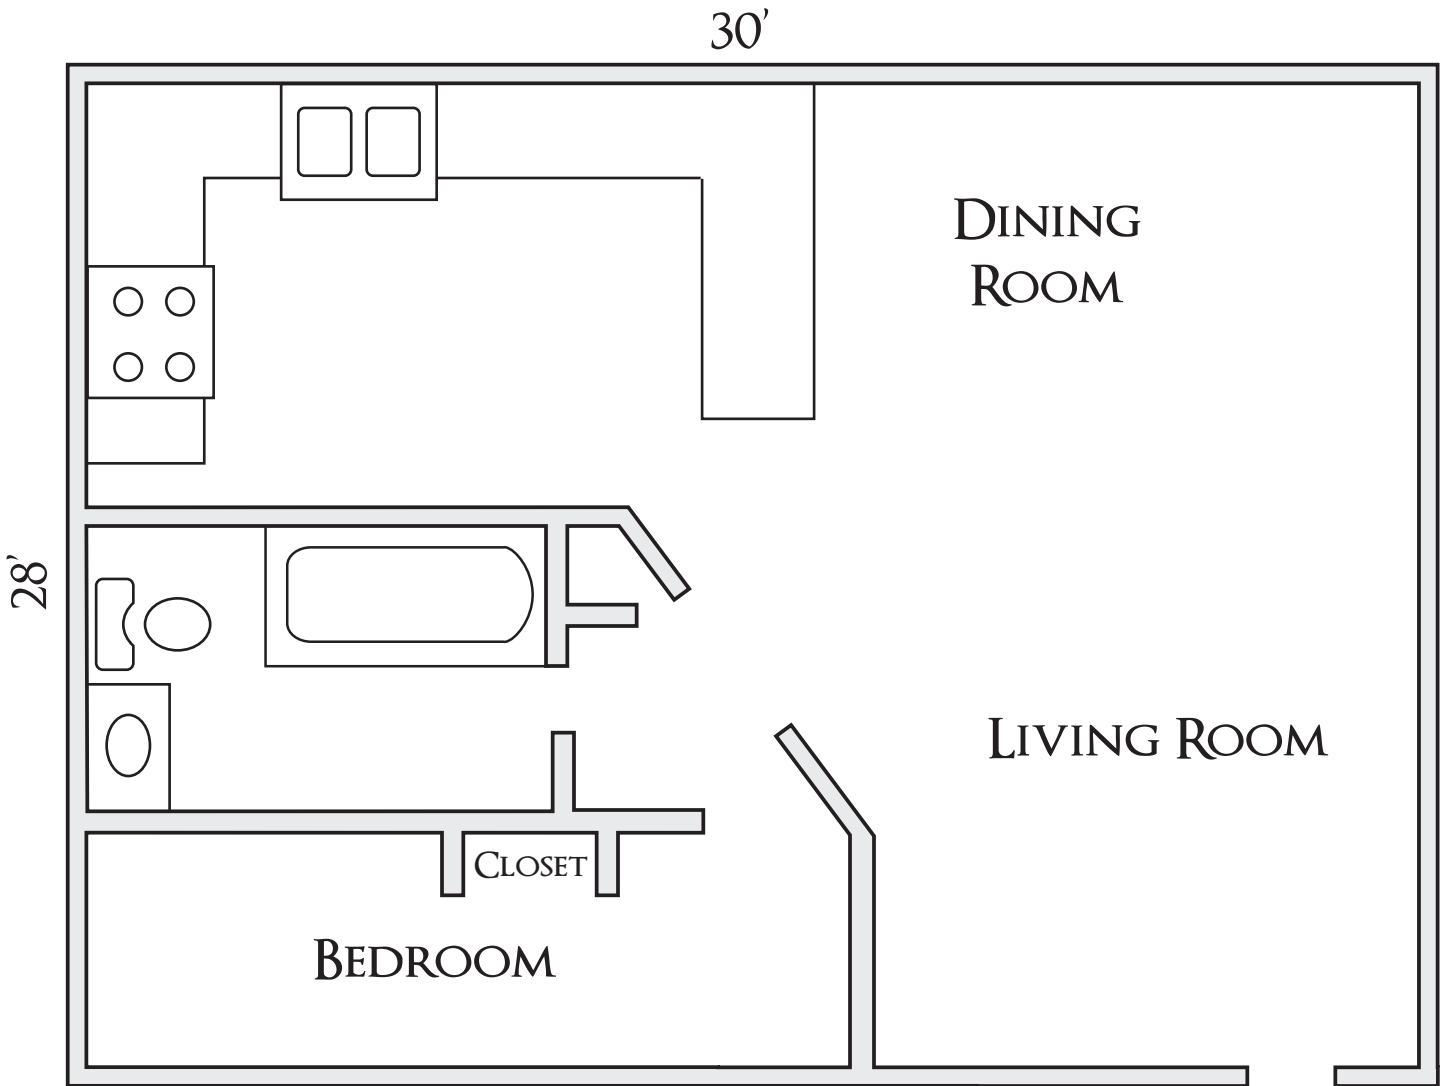

The Lily

PLAN A

LARGE ONE BEDROOM:
1 /1 BATH - 800 SQ. FT.

UNITS: 101-A

The Lily

PLAN B

LARGE ONE BEDROOM:
1 /1 BATH - 800 SQ. FT.

UNITS: 101-K, 103-A, 103-K

**LARGE ONE BEDROOM:
1 /1 BATH – 800 SQ. FT.**

UNITS: 105-A, 105-J, 105-T, 105-K, 107-J, 107-K, 107-T

The Lily

PLAN D

LARGE ONE BEDROOM:
1 /1 BATH – 800 SQ. FT.

UNITS: 103-P, 103-Q

LARGE ONE BEDROOM:
1 /1 BATH – 800 SQ. FT.