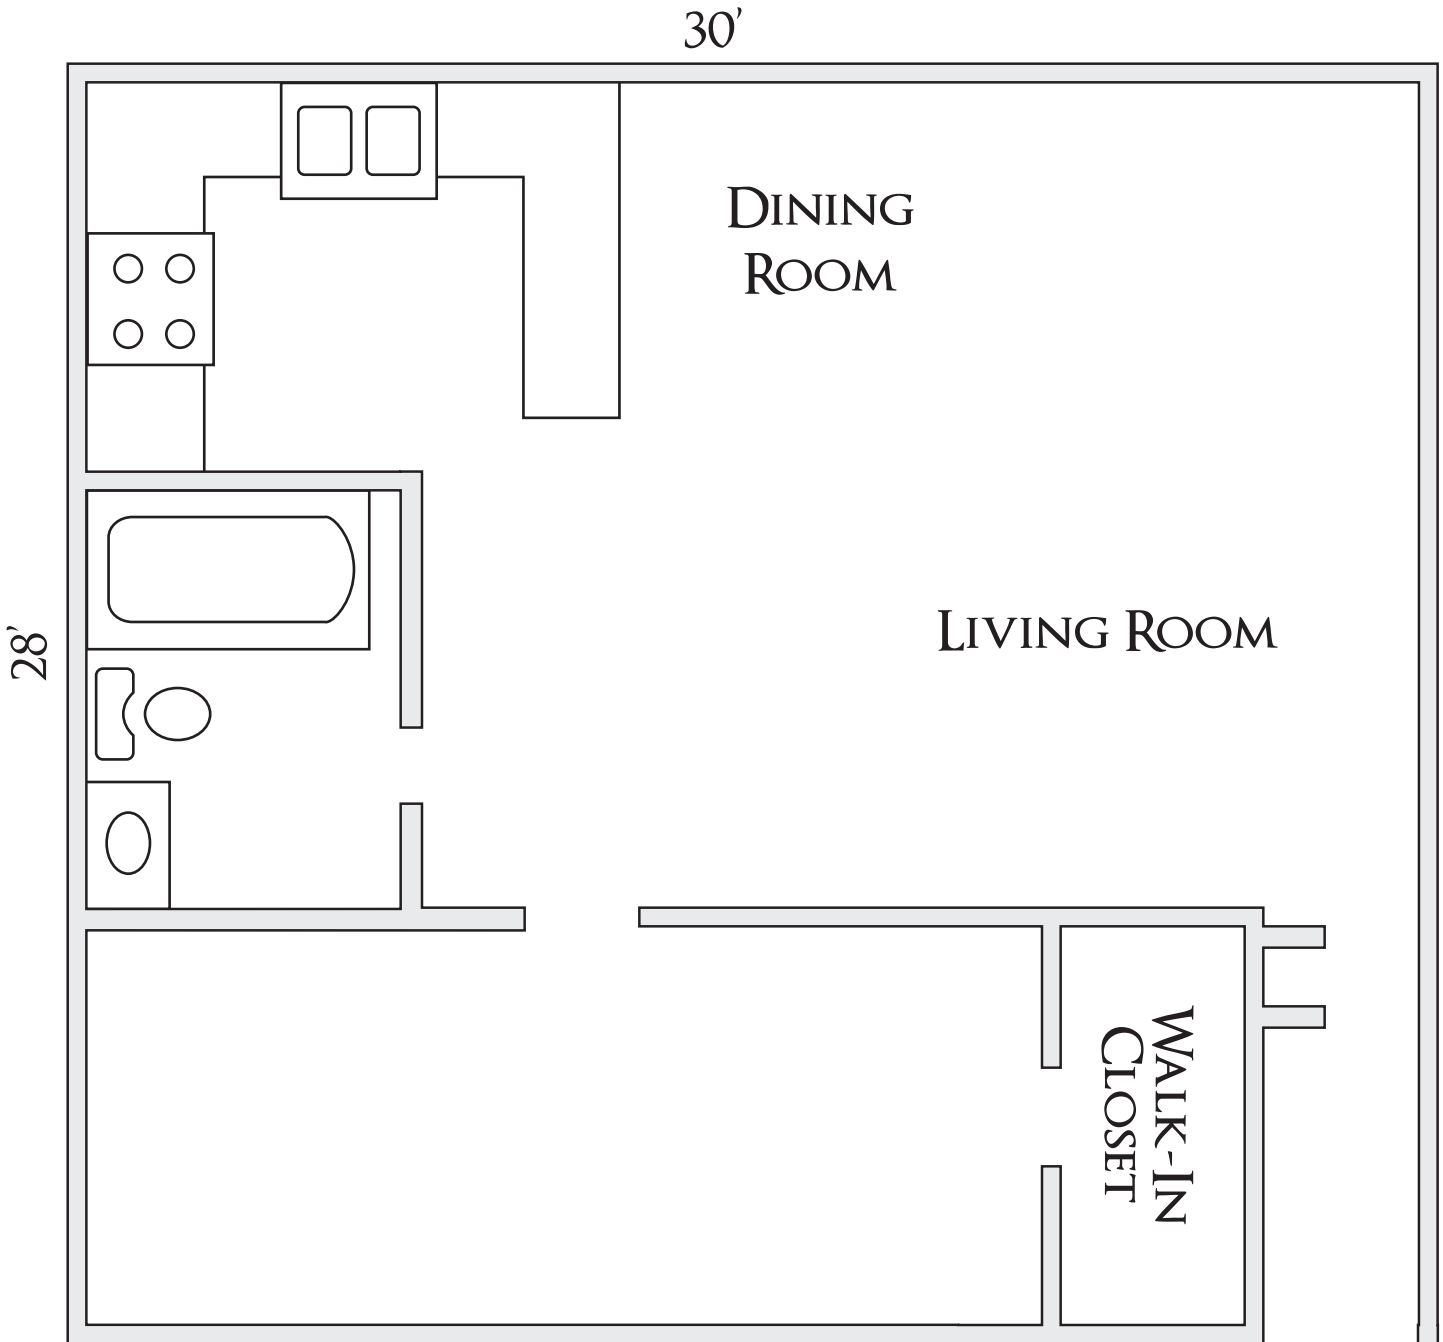

The Lily

PLAN A

LARGE ONE BEDROOM:
1 /1 BATH - 800 SQ. FT.

UNITS: 101-A

The Lily

PLAN B

LARGE ONE BEDROOM:
1 /1 BATH - 800 SQ. FT.

UNITS: 101-K, 103-A, 103-K

**LARGE ONE BEDROOM:
1 /1 BATH – 800 SQ. FT.**

UNITS: 105-A, 105-J, 105-T, 105-K, 107-J, 107-K, 107-T

The Lily

PLAN D

LARGE ONE BEDROOM:
1 /1 BATH – 800 SQ. FT.

UNITS: 103-P, 103-Q

LARGE ONE BEDROOM:
1 /1 BATH – 800 SQ. FT.