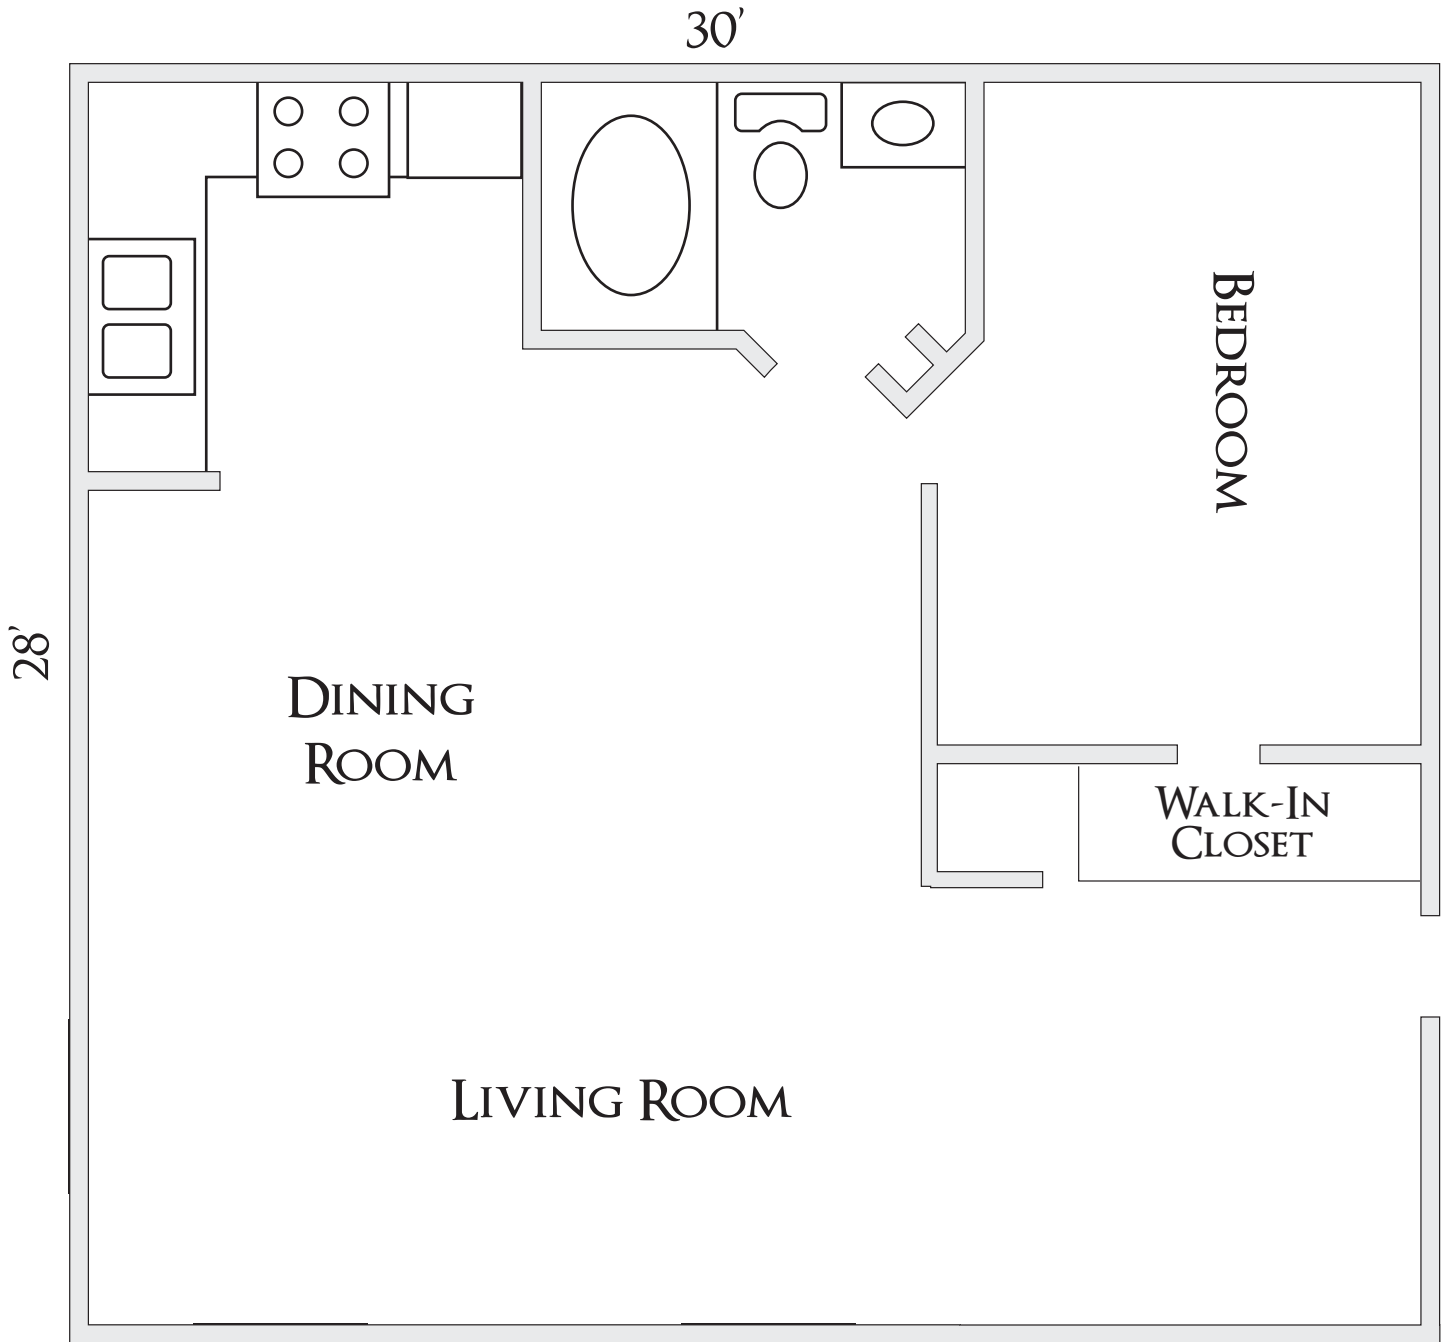

The Lily

PLAN A

LARGE ONE BEDROOM:
1 /1 BATH - 800 SQ. FT.

UNITS: 101-A

The Lily

PLAN B

LARGE ONE BEDROOM:
1 /1 BATH - 800 SQ. FT.

UNITS: 101-K, 103-A, 103-K

**LARGE ONE BEDROOM:
1 /1 BATH – 800 SQ. FT.**

UNITS: 105-A, 105-J, 105-T, 105-K, 107-J, 107-K, 107-T

The Lily

PLAN D

LARGE ONE BEDROOM:
1 /1 BATH – 800 SQ. FT.

UNITS: 103-P, 103-Q

LARGE ONE BEDROOM:
1 /1 BATH – 800 SQ. FT.