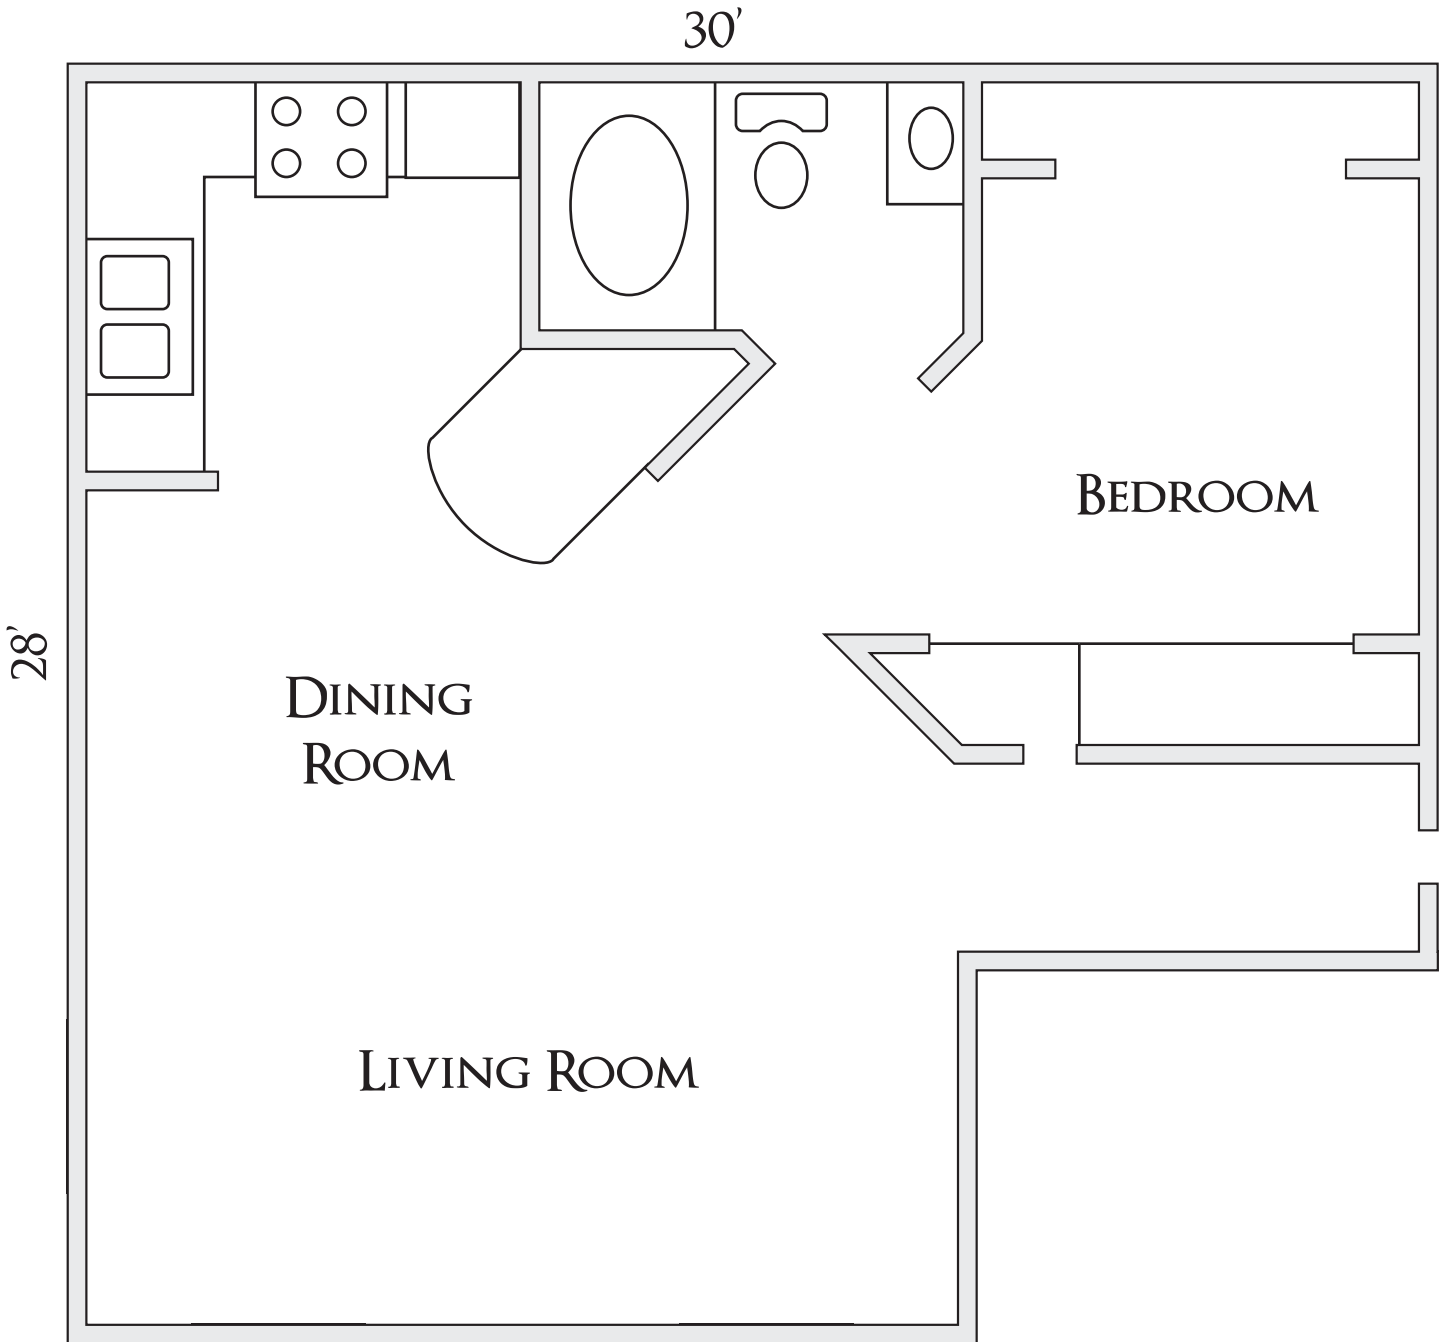

The Lily

PLAN A

LARGE ONE BEDROOM:
1 /1 BATH - 800 SQ. FT.

UNITS: 101-A

The Lily

PLAN B

LARGE ONE BEDROOM:
1 /1 BATH - 800 SQ. FT.

UNITS: 101-K, 103-A, 103-K

**LARGE ONE BEDROOM:
1 /1 BATH – 800 SQ. FT.**

UNITS: 105-A, 105-J, 105-T, 105-K, 107-J, 107-K, 107-T

The Lily

PLAN D

LARGE ONE BEDROOM:
1 /1 BATH – 800 SQ. FT.

UNITS: 103-P, 103-Q

LARGE ONE BEDROOM:
1 /1 BATH – 800 SQ. FT.